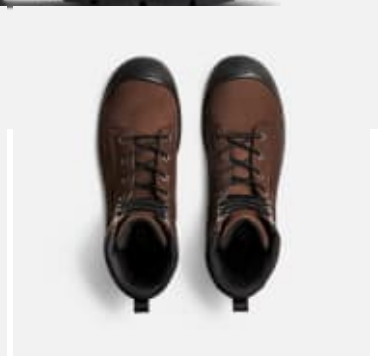

RW Versapro, Men's 8 Inch. Zip/Lace, Waterpr.

wid. EE

Produktnummer: 3058

Packing extreme durability and protection into a functional design, this versatile and globally certified work boot ups the game for medium- to heavy-duty safety footwear performance. The advanced Cosmo™ textile lining helps to regulate temperature around the foot, as the high-rebound PU footbed and midsole uphold comfort. Underneath, the Galvanext outsole provides best-in-class oil, slip, abrasion and puncture resistance and extends higher up the heel area for enhanced torsional stability. Additionally, waterproofing, a non-metallic safety toe and electrical hazard protection make this the ideal boot for the oil, gas and construction trades, anywhere in the world.